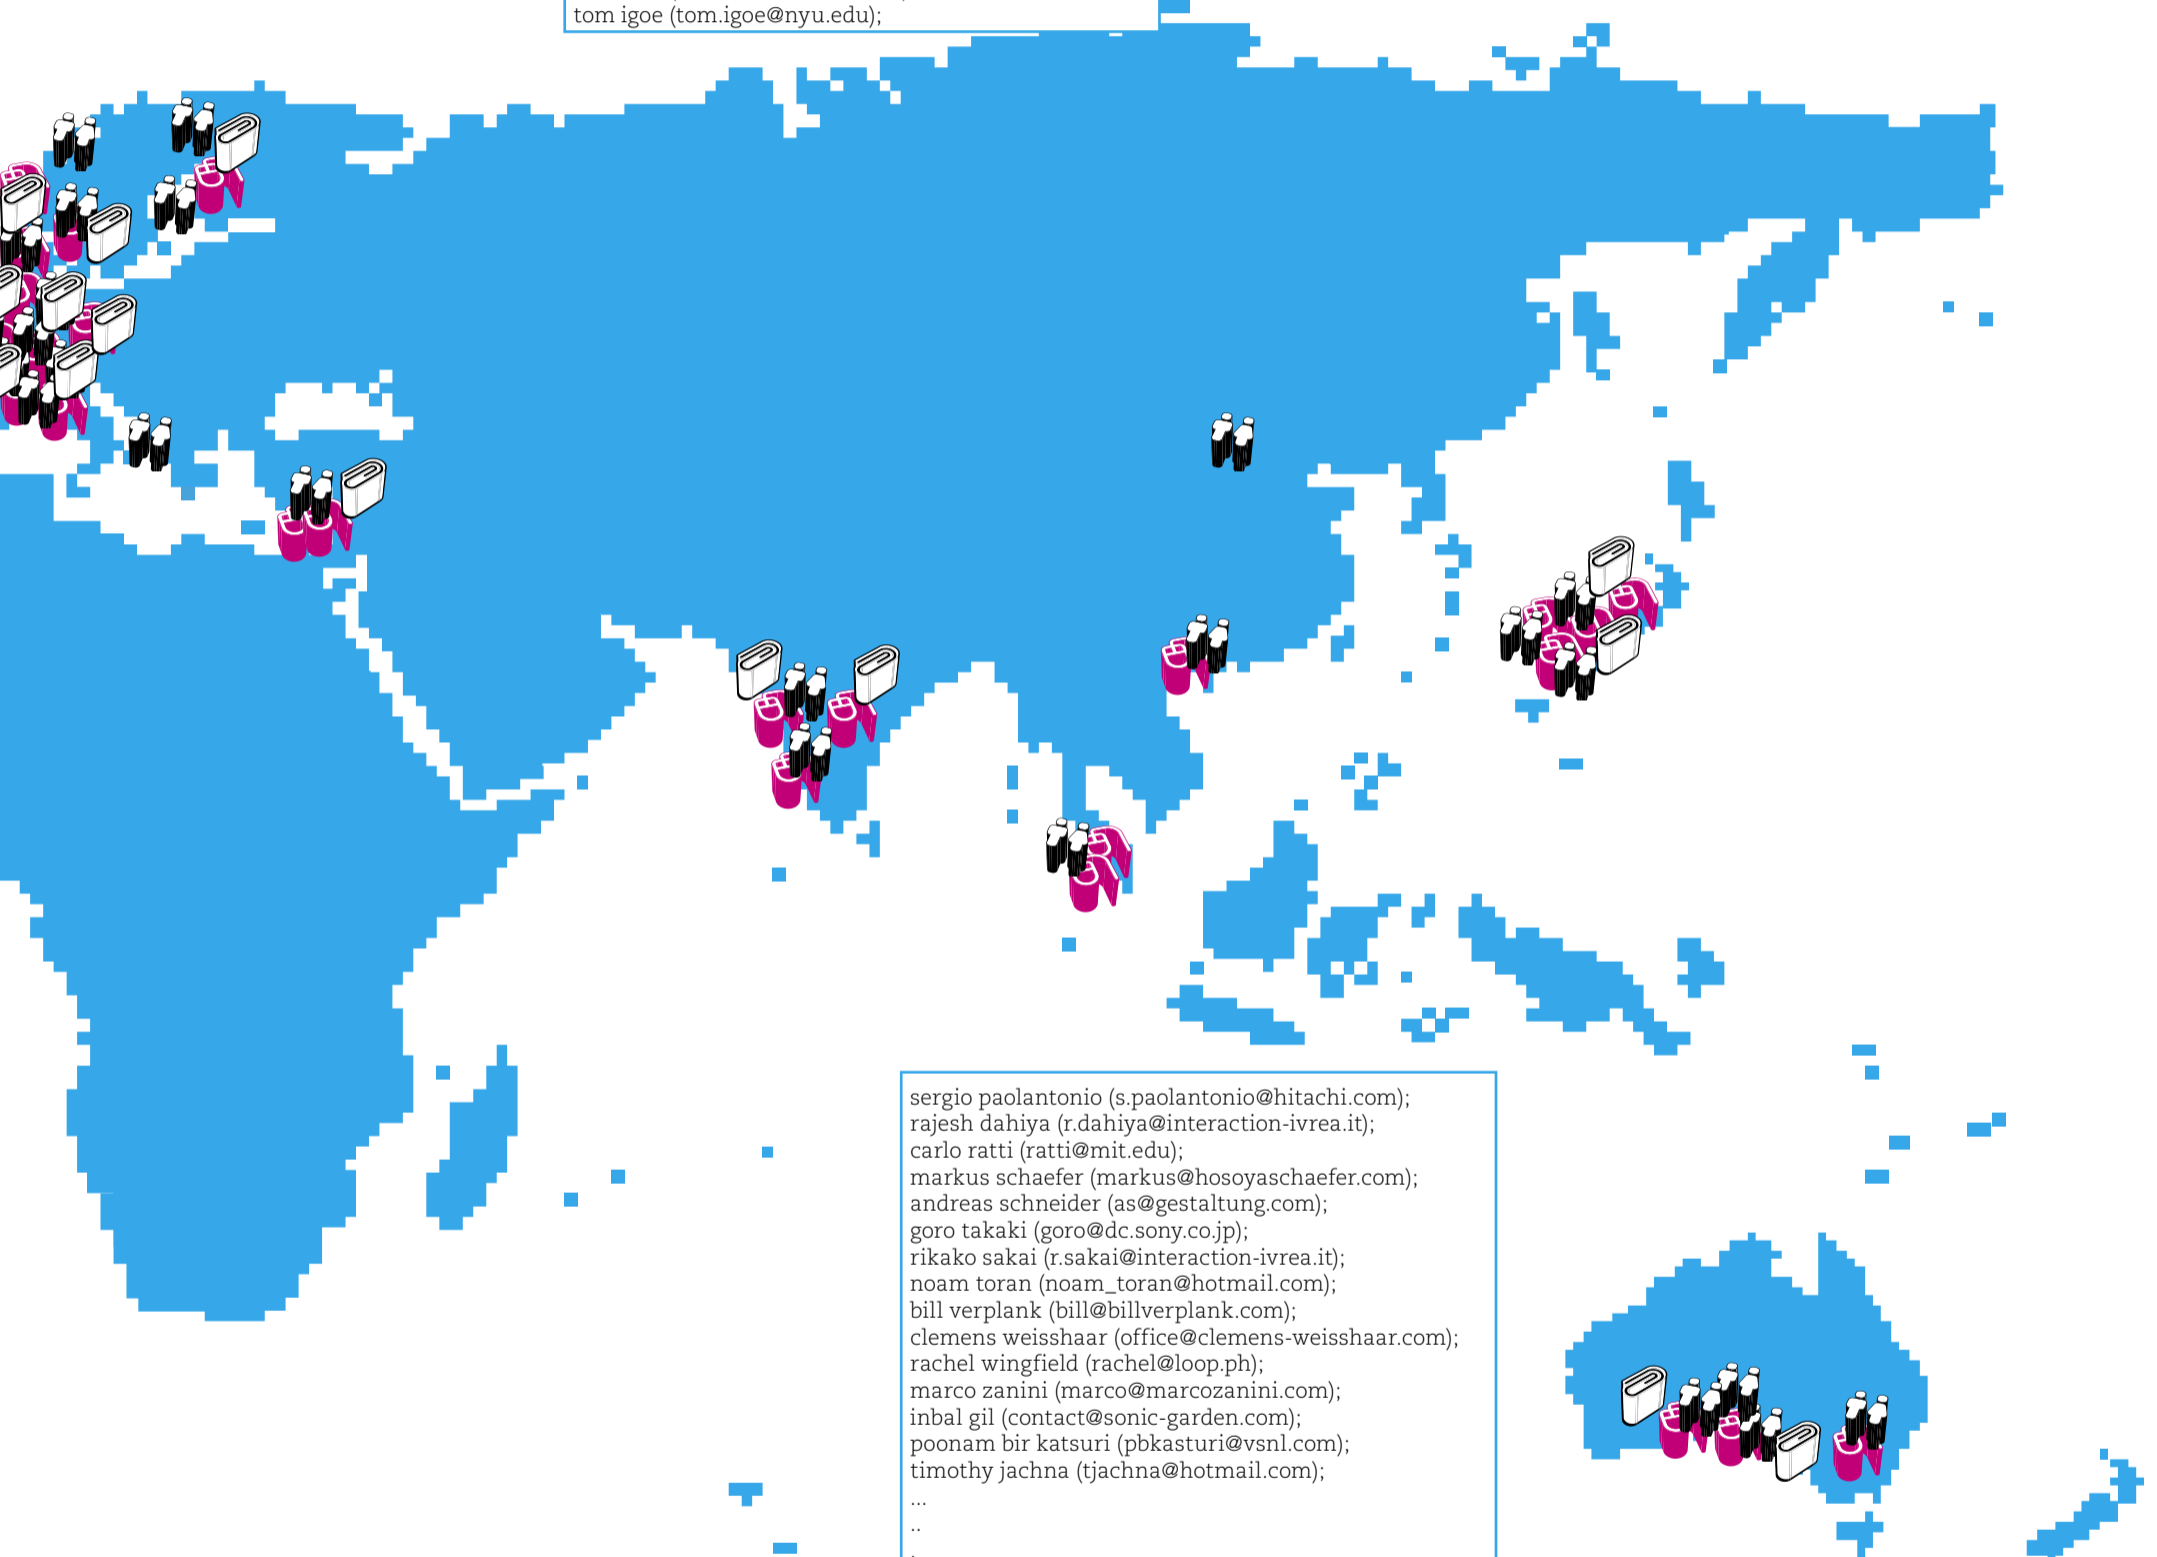

heiko hansen (heiko@hehe.org);
usman haque (usman@concentric.net);
mat hunter (mhunter@ideo.com);
heather martin (h.martin@interaction-ivrea.it);
hiroshi ishii (ishii@media.mit.edu);
toyo ito (ito@toyo-ito.co.jp);
margot jacobs (margot@ifonly.org);
francois jegou (francois.jegou@solutioning-design.net);
crispin jones (crispin@mr-jones.org);
michael kieslinger (michael.kieslinger@fluidtime.com);
reed kram (r@kramdesign.com);
steven kiffin (steven.kyffin@philips.com);
lavrans lovlie (lavrans@livework.co.uk);
ezio manzini (ezio.manzini@polimi.it);
bill moggridge (bmoggridge@ideo.com);
clement mok (clement@clementmok.com);
john maeda (maeda@media.mit.edu);
casey reas (reas@groupc.net);
ben fry (fry@media.mit.edu);
joy mountford (joy@idbias.com);
chris noessel (c.noessel@interaction-ivrea.it); camille
norment (camille@norment.net);
tom igoe (tom.igoe@nyu.edu);

sergio paolantonio (s.paolantonio@hitachi.com);
rajesh dahiya (r.dahiya@interaction-ivrea.it);
carlo ratti (ratti@mit.edu);
markus schaefer (markus@hosoyaschaefer.com);
andreas schneider (as@gestaltung.com);
goro takaki (goro@dc.sony.co.jp);
rikako sakai (r.sakai@interaction-ivrea.it);
noam toran (noam_toran@hotmail.com);
bill verplank (bill@billverplank.com);
clemens weisshaar (office@clemens-weisshaar.com);
rachel wingfield (rachel@loop.ph);
marco zanini (marco@marcozanini.com);
inbal gil (contact@sonic-garden.com);
poonam bir katsuri (pbkasturi@vsnl.com);
timothy jachna (tjachna@hotmail.com);
...
...
.